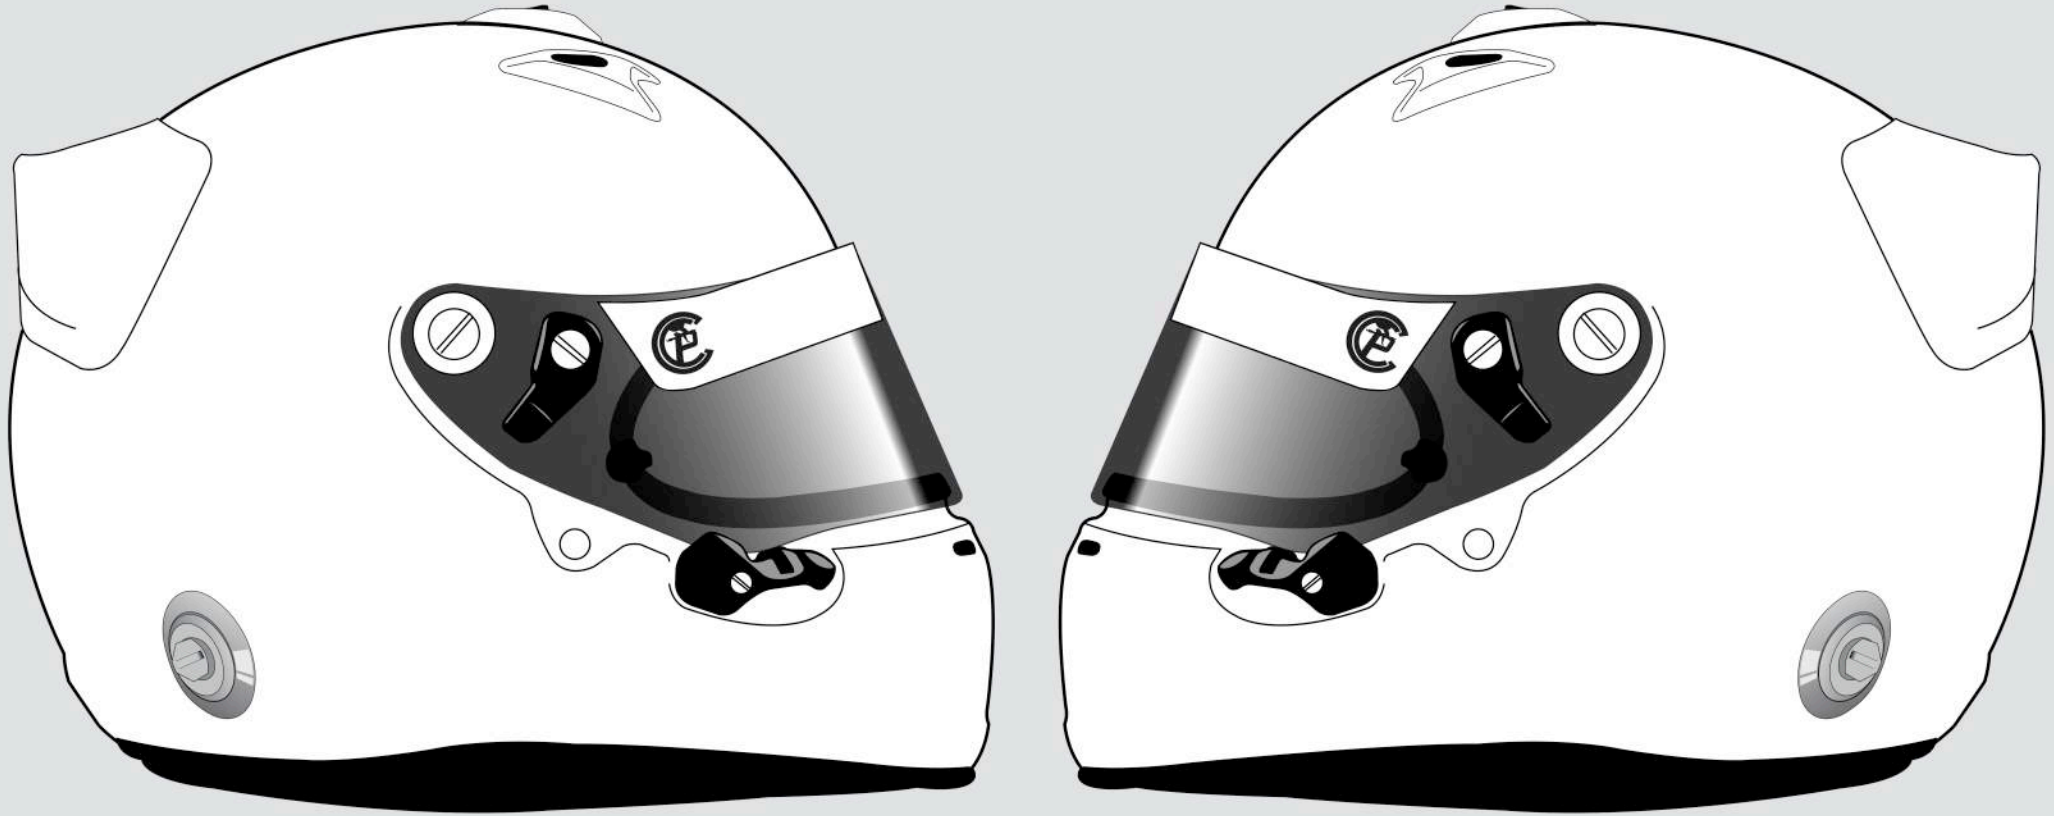

ARAI GP6 HELMET

PLEASE NOTE

ACTUAL DESIGN MAY DEVIATE SLIGHTLY FROM DESIGN COMP
AS LAYOUT AND SCALE ARE OPTIMISED TO SUIT THE HELMET
SHAPE. COLOURS ARE REFERENCE ONLY

CUSTOMER

NAME: _____

DATE: _____

VERSION: _____