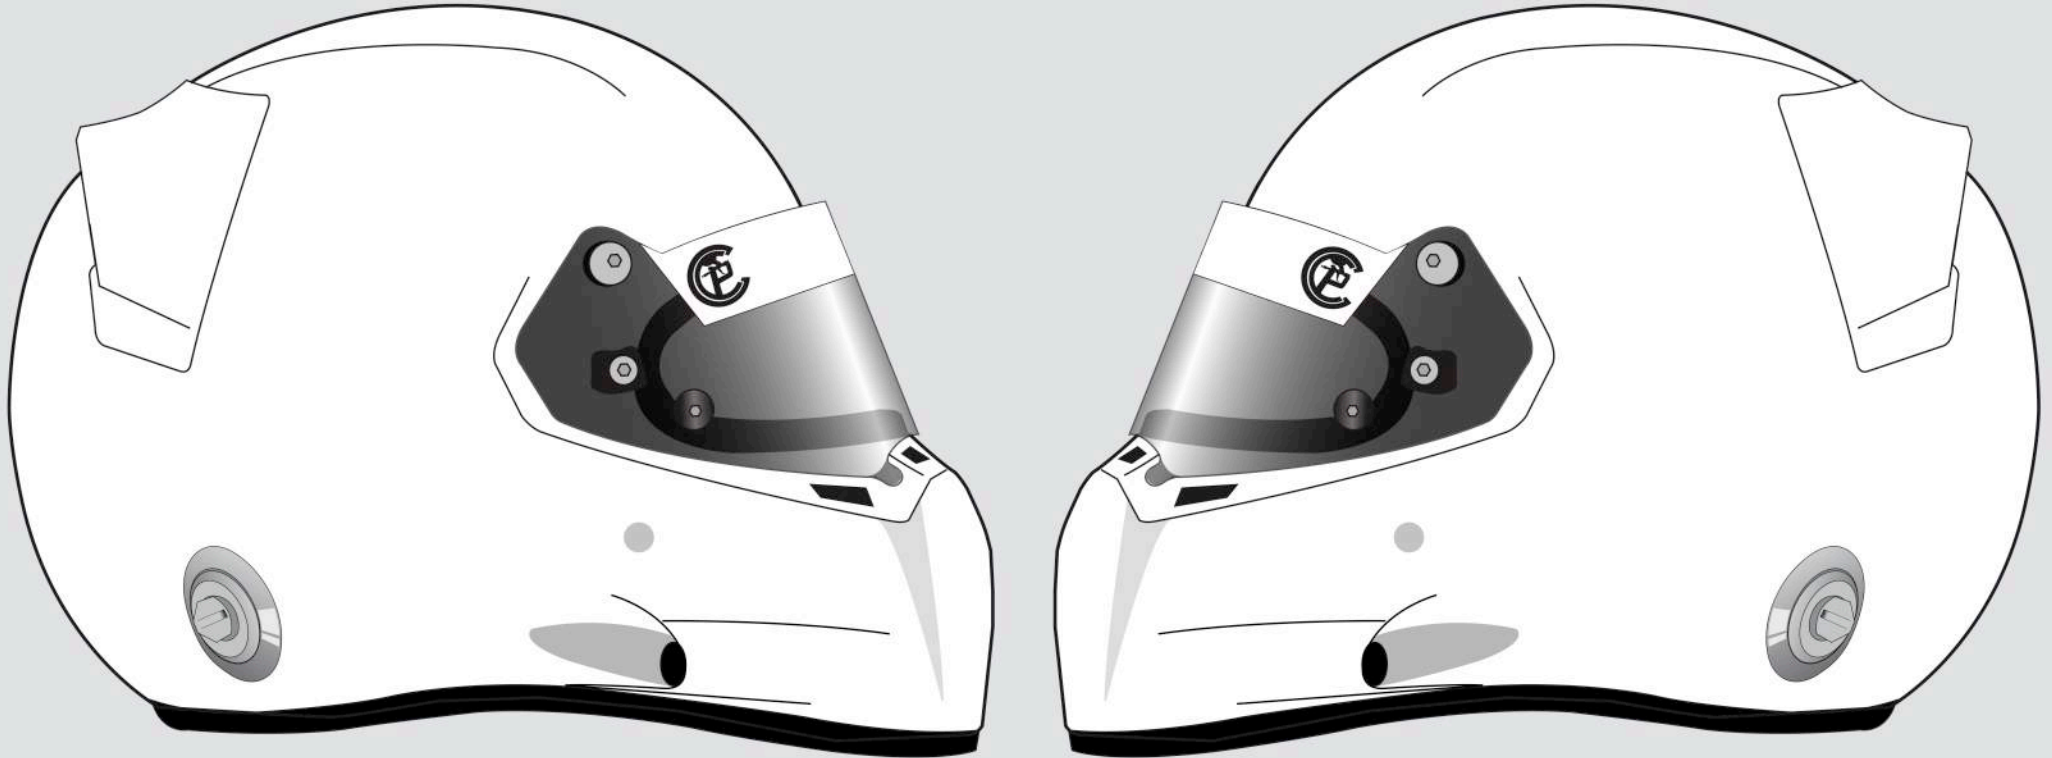

## STILO FT4 HELMET

### PLEASE NOTE

ACTUAL DESIGN MAY DEVIATE SLIGHTLY FROM DESIGN COMP  
AS LAYOUT AND SCALE ARE OPTIMISED TO SUIT THE HELMET  
SHAPE. COLOURS ARE REFERENCE ONLY